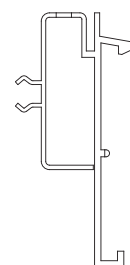

## ESL SIDAC HANSHOW Polaris

ESL profile for SIDAC shelves with soft hinge, compatible with our angular adapter EI264 for adjustable inclination

| profile name              | art.no |
|---------------------------|--------|
| ESL SIDAC HANSHOW Polaris | PP017  |

## ESL SID\_2 HANSHOW Polaris

ESL profile for SIDAC shelves with soft hinge, compatible with our angular adapter EI264 for adjustable inclination

| profile name              | art.no |
|---------------------------|--------|
| ESL SID_2 HANSHOW Polaris | PP019  |