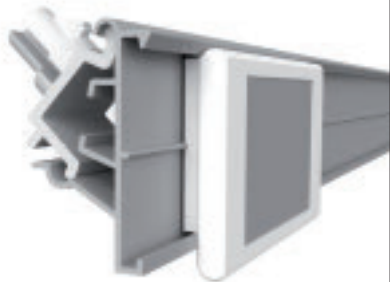

## Angular adapter

The Angular adapter EI264 is designed to be used in two different positions. It can only be used on the rails specified within this catalogue

|                        |              |
|------------------------|--------------|
| profile name           | art.no       |
| <b>Angular adapter</b> | <b>EI264</b> |