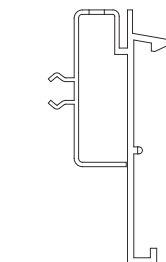

## ESL SIDAC HANSHOW Nebular

ESL profile for SIDAC shelves with soft hinge, compatible with our angular adapter EI264 for adjustable inclination

|                                  |              |
|----------------------------------|--------------|
| profile name                     | art.no       |
| <b>ESL SIDAC HANSHOW Nebular</b> | <b>EI425</b> |

## ESL SID\_2 HANSHOW Nebular

ESL profile for SIDAC shelves with soft hinge, compatible with our angular adapter EI264 for adjustable inclination

|                                  |              |
|----------------------------------|--------------|
| profile name                     | art.no       |
| <b>ESL SID_2 HANSHOW Nebular</b> | <b>EI504</b> |