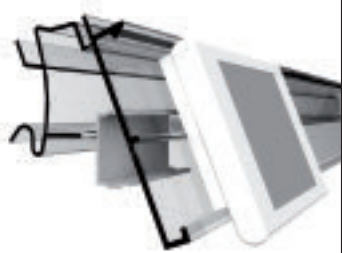

ACCESSORIES

ACCESSORIES FOR ESL HANSHOW POLARIS

ACCESSORIES

Angular adapter

The Angular adapter EI264 is designed to be used in two different positions. It can only be used on the rails specified within this catalogue