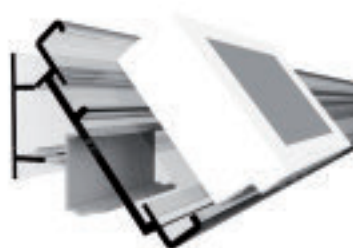

ACCESSORIES

ACCESSORIES FOR ESL HANSHOW STELLAR

ACCESSORIES

Angular adapter

The Angular adapter EI264 is designed to be used in two different positions. It can only be used on the rails specified within this catalogue

profile name

art.no

Angular adapter

EI264