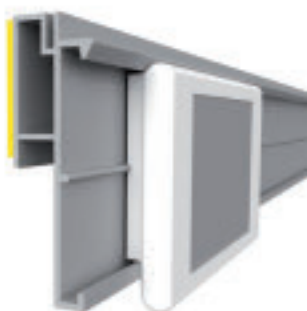

## ESL double HANSHOW Nebular

ESL double flat profile with adhesive tape

profile name

art.no

**ESL double HANSHOW Nebular**

**EI431**