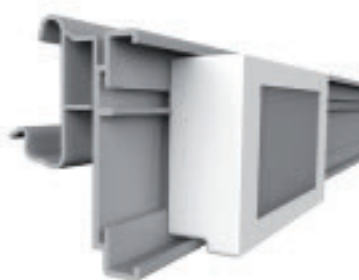

ESL CEFLA HANSHOW Stellar

ESL profile for CEFLA shelves with soft hinge, compatible with our angular adapter EI264 for adjustable inclination

profile name	art.no
ESL CEFLA HANSHOW Stellar	EE015