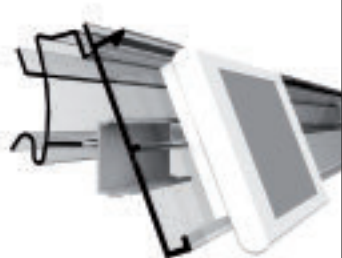

ACCESSORIES

ACCESSORIES FOR ESL HANSHOW NEBULAR

ACCESSORIES

Angular adapter

The Angular adapter EI264 is designed to be used in two different positions. It can only be used on the rails specified within this catalogue

profile name

art.no

Angular adapter

EI264