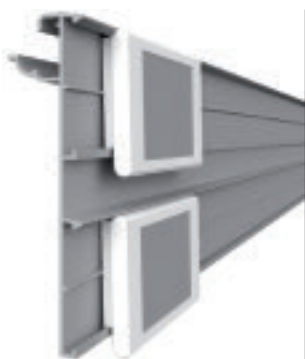

ESL FRW double HANSHOW Polaris

ESL double profile for WANZL (Wire-Tech) shelves

profile name	art.no
ESL FRW double HANSHOW Polaris	PP021