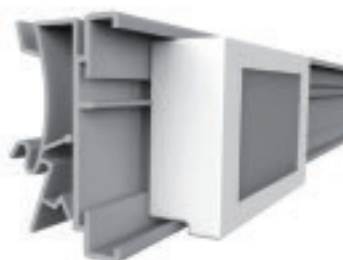

HANSHOW STELLAR

HOLDERS FOR ELECTRONIC SHELF LABELS

HOLDERS

ESL HSA_2 HANSHOW Stellar

ESL profile for HERMES, LAFORTEZZA and YUDIGAR shelves with soft hinge and adjustable angle position

profile name	art.no
ESL HSA_2 HANSHOW Stellar	EE033