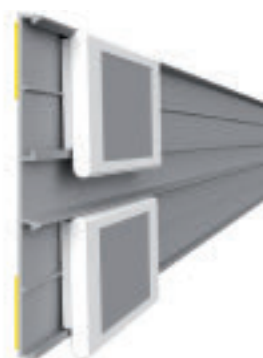

## ESL HANSHOW Nebular

ESL flat profile with adhesive tape

profile name

art.no

**ESL HANSHOW Nebular**

**EI415**