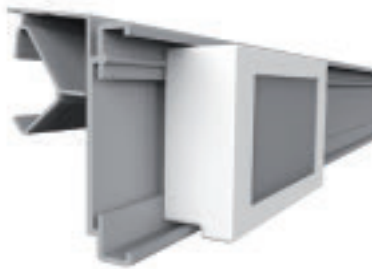

HANSHOW STELLAR

HOLDERS FOR ELECTRONIC SHELF LABELS

HOLDERS

ESL GL HANSHOW Stellar

ESL profile for GONDELLA shelves with soft hinge, compatible with our angular adapter EI264 for adjustable inclination