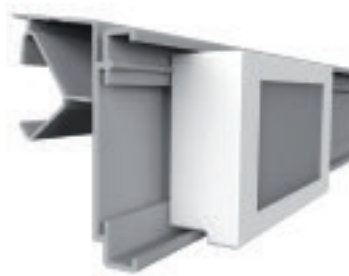

ESL profile for EPTA and COSTAN shelves

profile name

art.no

ESL BKT PRICER

EI385

ESL MGW PRICER

ESL profile for HANSA MERTENS and ITAB shelves

profile name

art.no

ESL MGW PRICER

EI345

ESL GL PRICER

ESL profile for GONDELLA shelves with soft hinge, compatible with our angular adapter EI264 for adjustable inclination

profile name	art.no
ESL GL PRICER	EI368

ESL ARC PRICER