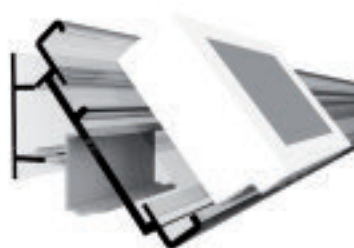

art.no

ESL MGW PRICER

EI345

ESL GL PRICER

ESL profile for GONDELLA shelves with soft hinge, compatible with our angular adapter EI264 for adjustable inclination

profile name	art.no
ESL GL PRICER	EI368

ESL ARC PRICER

ESL profile for ARCON shelves with soft hinge, compatible with our angular adapter EI264 for adjustable inclination

profile name	art.no
ESL ARC PRICER	EI532

ACCESSORIES

ACCESSORIES FOR ESL PRICER

ACCESSORIES

Angular adapter

The Angular adapter EI264 is designed to be used in two different positions. It can only be used on the rails specified within this catalogue

profile name

art.no

Angular adapter

EI264

Linde Clips for LK-C