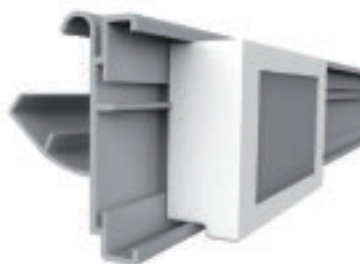

ESL MOEX PRICER

ESL profile for MODERN EXPO shelves

profile name

art.no

ESL MOEX PRICER

EI384