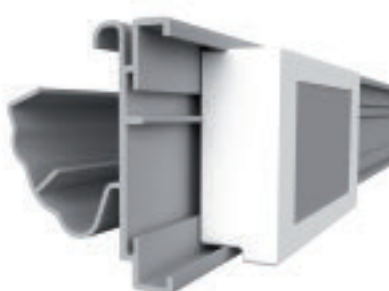

PRICER

HOLDERS FOR ELECTRONIC SHELF LABELS

HOLDERS

ESL LST_2 PRICER

ESL profile for LINDE, STOREBEST and TEGOMETALL shelves

profile name

art.no

ESL LST_2 PRICER

EI498