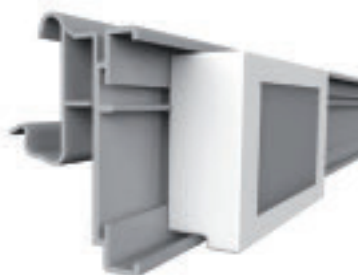

profile name

ESL HSA PRICER

art.no

EI362

ESL HSA_2 PRICER

ESL profile for HERMES, LAFORTEZZA and YUDIGAR shelves with soft hinge and adjustable angle position

profile name	art.no
ESL HSA_2 PRICER	EI496

ESL IMZ PRICER

ESL profile for INTRAC and ARNEG shelves with soft hinge, compatible with our angular adapter EI264 for adjustable inclination

profile name	art.no
ESL IMZ PRICER	EI480

ESL CEFLA PRICER

ESL profile for CEFLA shelves with soft hinge, compatible with our angular adapter EI264 for adjustable inclination